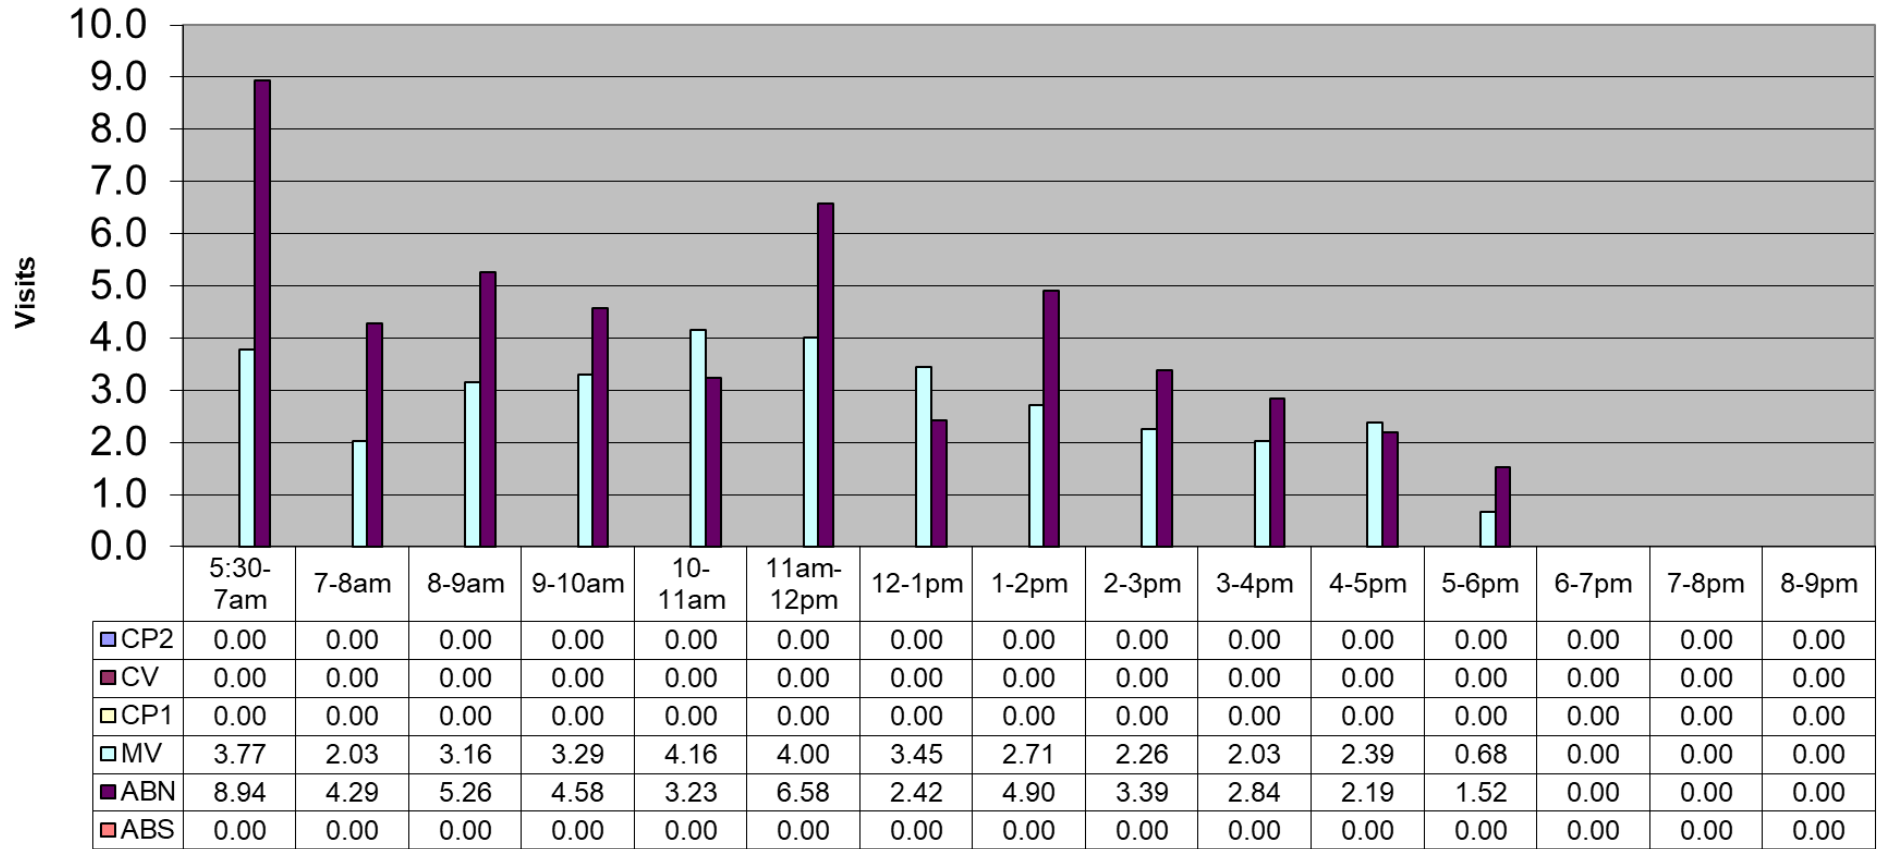

July 2020 - Pool Use by Hour - Major Centers

	LC	CH	DH	EC	CR	SRS	WEST
Total Visits	654	0	2245	0	1942	1843	1716
Avg Daily	31	0	72	0	63	59	55
Avg Hourly	2.49	0.00	5.79	0.00	5.01	4.76	4.43

July 2020 - Satellite Centers - Pool Use by Hour

Visits By Hour

	ABN	ABS	CP1	CP2	CV	MV
Total Visits	1554	0	0	0	0	1052
Avg Visits Per Day	50.13	0.00	0.00	0.00	0.00	33.94
Avg Visits Per Hour	4.01	0.00	0.00	0.00	0.00	2.71