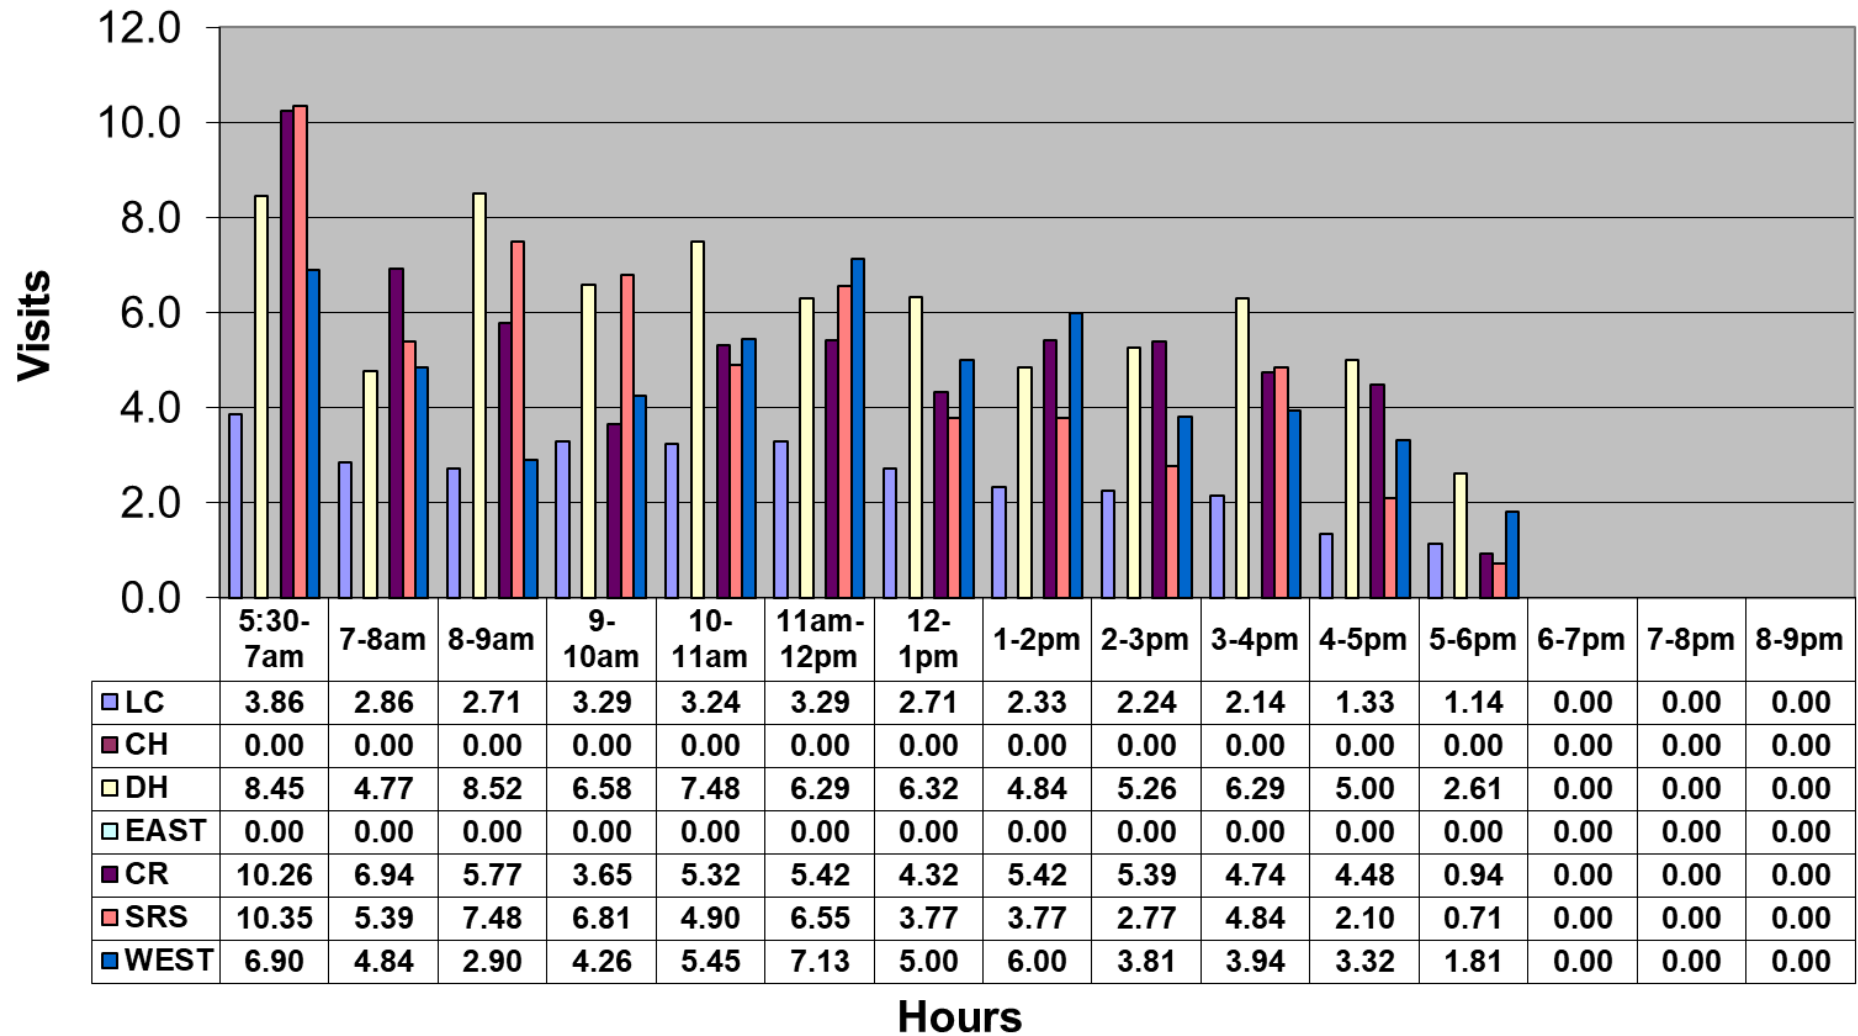

July 2020 - Pool Use by Hour - Major Centers

	LC	CH	DH	EC	CR	SRS	WEST
Total Visits	654	0	2245	0	1942	1843	1716
Avg Daily	31	0	72	0	63	59	55
Avg Hourly	2.49	0.00	5.79	0.00	5.01	4.76	4.43

July 2020 - Satellite Centers - Pool Use by Hour

Visits By Hour

	ABN	ABS	CP1	CP2	CV	MV
Total Visits	1554	0	0	0	0	1052
Avg Visits Per Day	50.13	0.00	0.00	0.00	0.00	33.94
Avg Visits Per Hour	4.01	0.00	0.00	0.00	0.00	2.71